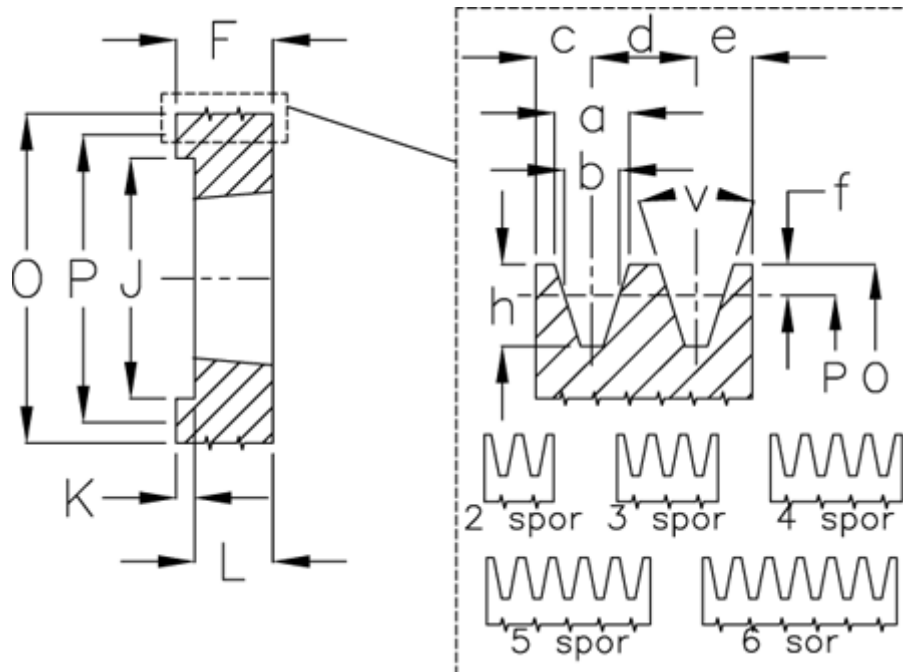

Article number: 604113010602

Description: V-belt pulley SPZ 106/2 TL1610

Measures

a	= 9,7	For bush	= 1610	P	= 106
b	= 8,5	h	= 11	Type	= SPZ
Bush ζ max	= 42	J	= 76.0	v	= 38 grader
c	= 8	K	= 3		
d	= 12	L	= 25		
e	= 8	m	= -		
f	= 2	Number of ribs	= 2		
F	= 28	O	= 110		